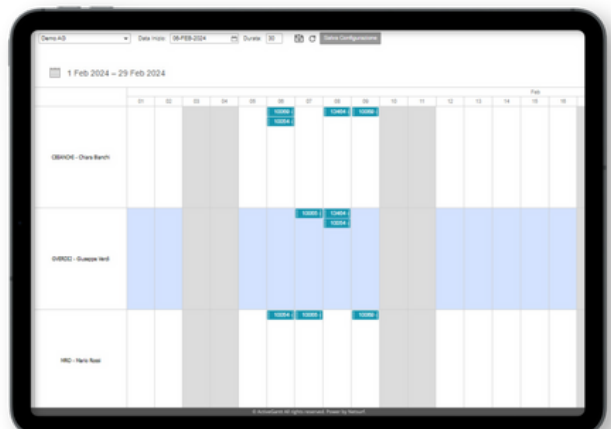

Organization and integration

The core of Active GANTT lies in the HxGN EAM screen **tab** of **Events (WO)** and **Employees**.

The first allows you to have at a glance the maintenance activities that must be carried out and which, thanks to this tool, can be consistently scheduled **in the blink of an eye**.

The second is a natural complement to the previous point, allowing the managing of the **workload** of the employee, who will be assigned tasks accordingly.