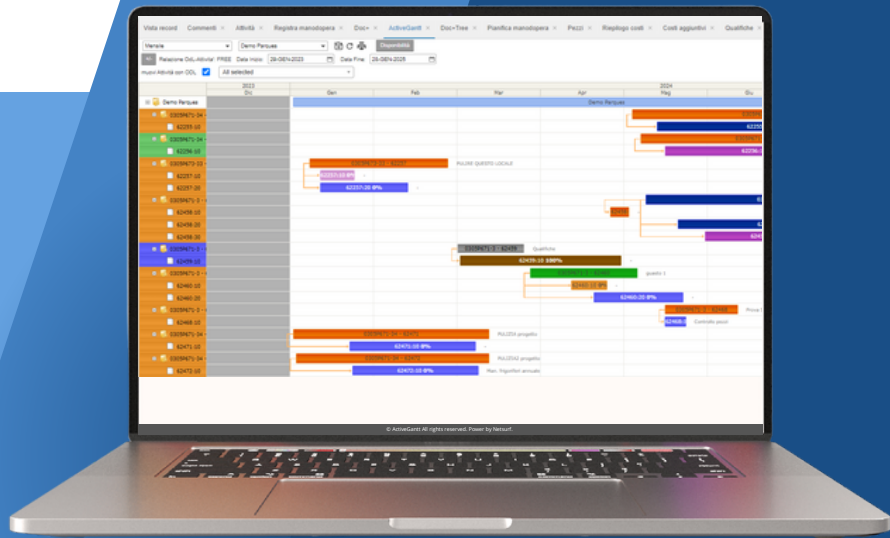

## The Gantt of

Our expansion module for HxGN EAM, which enables rapid scheduling of maintenance activities and easier organisation of personnel, thanks to its intuitive graphical interface.

## WHY CHOOSE Active GANTT

- ✓ Awareness of the state of the System through a **global view on planning**
- ✓ Possibility of **detailed** views for even more **precise** scheduling
- ✓ **Increased** work **fluidity**: everything can be planned from the same screen
- ✓ **Education** in work structuring through the creation of **intelligent dataspys**

## Organization and integration

The core of Active GANTT lies in the HxGN EAM screen **tab** of **Events (WO)** and **Employees**.

The first allows you to have at a glance the maintenance activities that must be carried out and which, thanks to this tool, can be consistently scheduled **in the blink of an eye**.